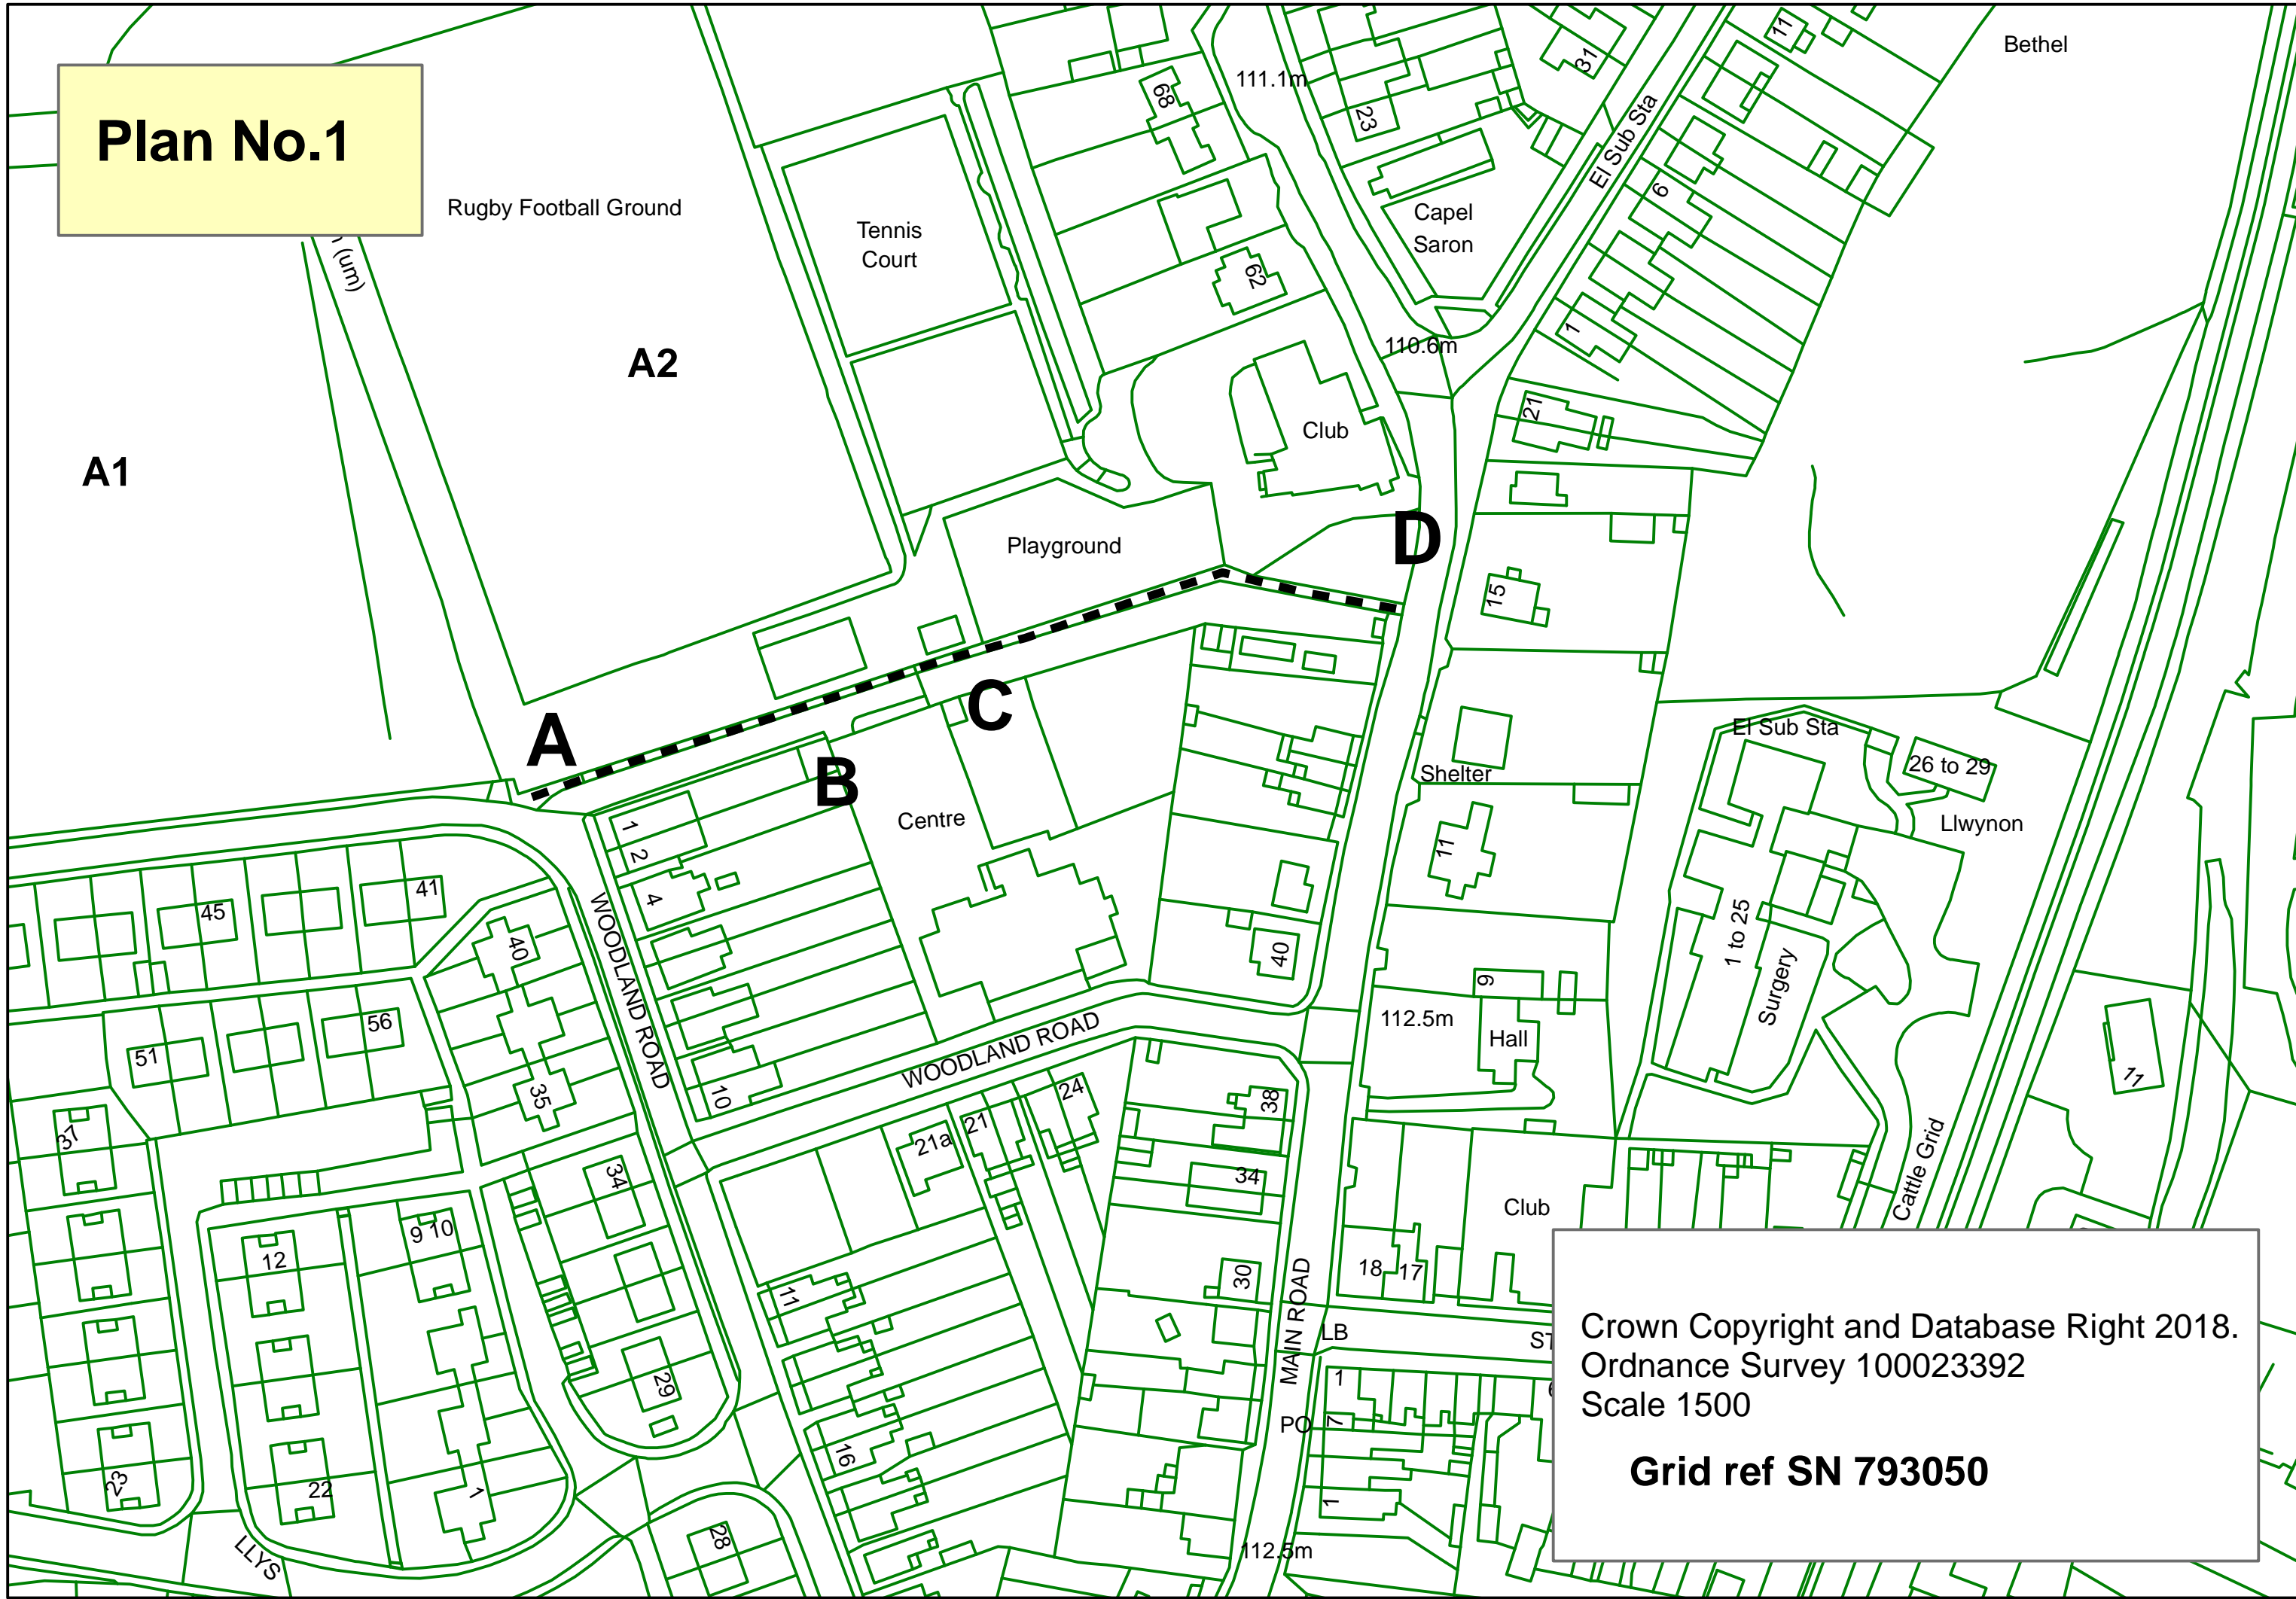

Plan No.1

Rugby Football Ground

Tennis Court

Capel Saron

Club

Playground

Shelter

Centre

Hall

Surgery

Llwynon

Club

Crown Copyright and Database Right 2018.
Ordnance Survey 100023392
Scale 1500

Grid ref SN 793050